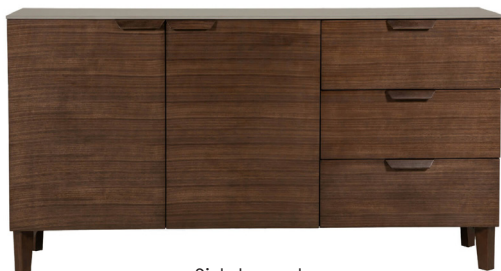

vale

furnishers

Rani

Specifications

- Contemporary living and dining range
- Many occasional table options
- Hard wearing Sintered Stone table top
- Chairs only sold in pairs, prices shown is per chair

Please note all sizes are approximate

W:45 x D:60 x H:92cm
£199

Console Table

RA009-LA

W:120 x D:44 x H:75cm
£775

Lamp Table

RA008-LA

W:55 x D:55 x H:55cm
£735

Coffee Table

RA007-LA

W:120 x D:70 x H:45cm
£839

Sideboard

RA003-LA

W:160 x D:40 x H:86cm
£1,799

Drinks Table

RA017-LA

W:60 x D:60 x H:50cm
£775